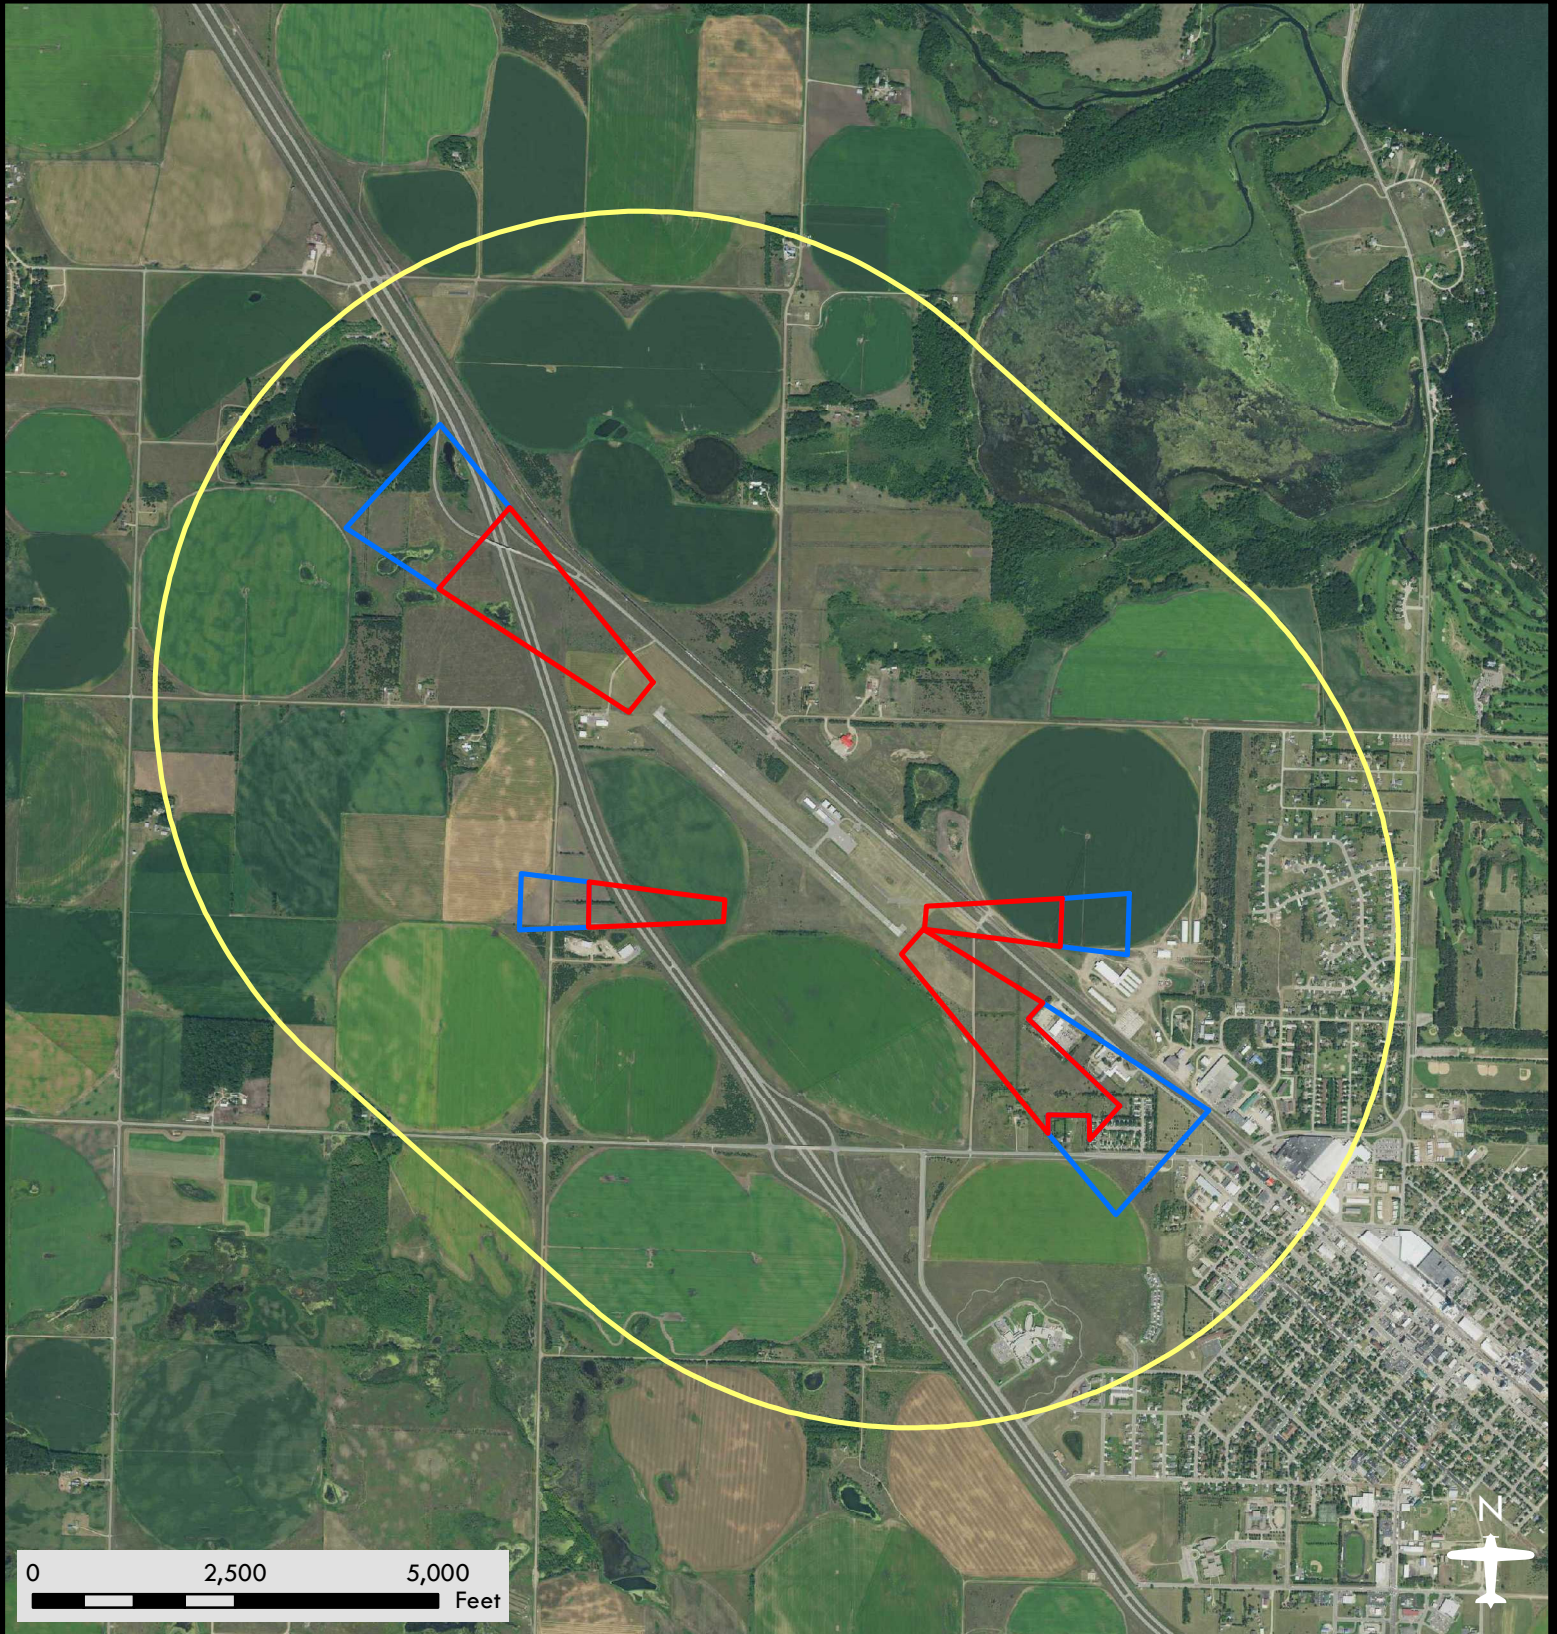

Perham Municipal Airport

Airport Safety Zones

Date: 08/08/2018

Legend

-  Zone A
-  Zone B
-  Zone C

DISCLAIMER: This is not an official zoning map. To view the official map and ordinance for this airport, please visit the Airport Zoning Information Warehouse at <https://www.dot.state.mn.us/aero/planning/zoning-warehouse.html>. The State of Minnesota makes no representations or warranties expressed or implied, with respect to the reuse of the data provided herewith regardless of its format or the means of its transmission. There is no guarantee or representation to the user as to the accuracy, currency, suitability, or reliability of this data for any purpose. The user accepts the data "as is." The State of Minnesota assumes no responsibility for loss or damage incurred as a result of any user's reliance on this data. All maps and other material provided herein are protected by copyright. Permission is granted to copy and use the materials herein.